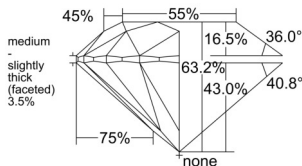

GIA®

FACSIMILE

GIA REPORT 2527534494

Verify this report at GIA.edu

GIA NATURAL DIAMOND DOSSIER®

June 18, 2025
GIA Report Number 2527534494
Shape and Cutting Style ..... Round Brilliant
Measurements ..... 5.33 - 5.36 x 3.38 mm

GRADING RESULTS

Carat Weight ..... 0.60 carat
Color Grade ..... E
Clarity Grade S11
Cut Grade ..... Excellent

ADDITIONAL GRADING INFORMATION

Polish ..... Excellent
Symmetry ..... Excellent
Fluorescence ..... None
Clarity Characteristics ..... Crystal, Cloud, Feather
Inscription(s): GIA 2527534494

PROPORTIONS

Profile to actual proportions