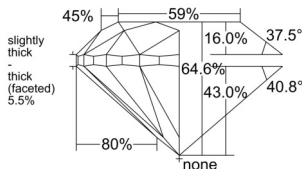

GIA®

FACSIMILE

GIA REPORT 2527537958

Verify this report at GIA.edu

GIA NATURAL DIAMOND DOSSIER®

June 18, 2025
GIA Report Number 2527537958
Shape and Cutting Style ..... Round Brilliant
Measurements ..... 5.51 - 5.55 x 3.57 mm

GRADING RESULTS

Carat Weight ..... 0.70 carat
Color Grade ..... H
Clarity Grade VS1
Cut Grade ..... Very Good

ADDITIONAL GRADING INFORMATION

Polish ..... Excellent
Symmetry ..... Excellent
Fluorescence ..... None
Clarity Characteristics..... Crystal, Cloud, Pinpoint
Inspection(s): GIA 2527537958

PROPORTIONS

Profile to actual proportions

GRADING SCALES

GIA COLOR SCALE	GIA CLARITY SCALE	GIA CUT SCALE	
D	FLAWLESS	EXCELLENT	
E	INTERNALLY FLAWLESS		
F		VVS₁	VERY GOOD
G	VVS₂		
H	VS₁	GOOD	
I	VS₂		
J	SI₁	FAIR	
K	SI₂		
L	I₁	POOR	
M	I₂		
N	I₃		
O			
P			
Q			
R			
S			
T			
U			
V			
W			
X			
Y			
Z