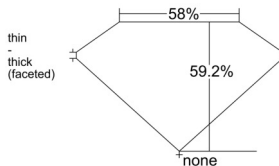

GIA®

FACSIMILE

GIA REPORT 2527541535

Verify this report at gia.edu

GIA NATURAL DIAMOND DOSSIER®

June 18, 2025
GIA Report Number 2527541535
Shape and Cutting Style ..... Heart Brilliant
Measurements ..... 4.76 x 5.62 x 3.33 mm

GRADING RESULTS

Carat Weight ..... 0.50 carat
Color Grade ..... E
Clarity Grade VS2

ADDITIONAL GRADING INFORMATION

Polish ..... Excellent
Symmetry ..... Excellent
Fluorescence ..... None
Clarity Characteristics ..... Crystal, Cloud
Inscription(s): GIA 2527541535

PROPORTIONS

Profile not to actual proportions

GRADING SCALES

GIA COLOR SCALE		GIA CLARITY SCALE	
COLORLESS	D	VERY VERY SLIGHTLY INCLUDED	FLAWLESS
	E		INTERNALLY FLAWLESS
	F		VVS₁
	G		VVS₂
	H		VS₁
	I		VS₂
	J		SI₁
	K		SI₂
	L		I₁
	M		I₂
NEAR COLORLESS	N	SLIGHTLY INCLUDED	I₃
	O		
	P		
	Q		
FAINT	R		
	S		
	T		
	U		
VERY LIGHT	V		
	W		
	X		
	Y		
LIGHT	Z