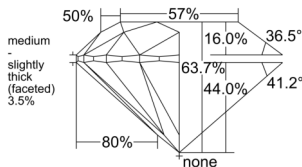

GIA®

FACSIMILE

GIA REPORT 2527560455

Verify this report at gia.edu

GIA NATURAL DIAMOND DOSSIER®

June 20, 2025
GIA Report Number 2527560455
Shape and Cutting Style ..... Round Brilliant
Measurements ..... 4.97 - 5.04 x 3.19 mm

GRADING RESULTS

Carat Weight ..... 0.50 carat
Color Grade ..... F
Clarity Grade VS1
Cut Grade ..... Excellent

ADDITIONAL GRADING INFORMATION

Polish ..... Excellent
Symmetry ..... Very Good
Fluorescence ..... None
Clarity Characteristics..... Crystal, Feather, Needle, Pinpoint
Inscription(s): GIA 2527560455

PROPORTIONS

GRADING SCALES

GIA COLOR SCALE

COLORLESS	D
	E
	F
	G
	H
	I
	J
NEAR COLORLESS	K
	L
Faint	M
	N
	O
	P
	Q
	R
	S
	T
	U
	V
	W
	X
	Y
Light	Z

GIA CLARITY SCALE

FLAWLESS	INTERNAL FLAWLESS	
		FLAWLESS
VERY VERY SLIGHTLY INCLUDED	VVS₁	
	VVS₂	
VERY SLIGHTLY INCLUDED	VS₁	
	VS₂	
SLIGHTLY INCLUDED	SI₁	
	SI₂	
INCLUDED	I₁	
	I₂	
	I₃	

GIA CUT SCALE

EXCELLENT
VERY GOOD
GOOD
FAIR
POOR