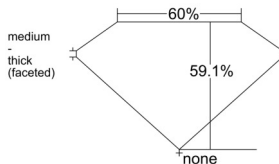

GIA®

FACSIMILE

GIA REPORT 2527564426

Verify this report at GIA.edu

GIA NATURAL DIAMOND DOSSIER®

June 21, 2025
GIA Report Number 2527564426
Shape and Cutting Style ..... Heart Brilliant
Measurements ..... 4.95 x 5.52 x 3.26 mm

GRADING RESULTS

Carat Weight ..... 0.50 carat
Color Grade ..... G
Clarity Grade VS2

ADDITIONAL GRADING INFORMATION

Polish ..... Excellent
Symmetry ..... Very Good
Fluorescence ..... None
Clarity Characteristics ..... Cloud, Feather
Inscription(s): GIA 2527564426

PROPORTIONS

Profile not to actual proportions

GRADING SCALES

GIA COLOR SCALE		GIA CLARITY SCALE			
COLORLESS	D	VERY VERY SLIGHTLY INCLUDED	FLAWLESS		
	E		INTERNALLY FLAWLESS		
	F	VERY SLIGHTLY INCLUDED	VVS₁		
	G		VVS₂		
	H		VS₁		
	NEAR COLORLESS	I	SLIGHTLY INCLUDED	VS₂	
		J		SI₁	
		FAINT	K	INCLUDED	SI₂
			L		I₁
			M		I₂
VERT LIGHT	N	INCLUDED	I₃		
	O				
	P				
	Q				
	R				
LIGHT	S				
	T				
	U				
	V				
	W				
	Z