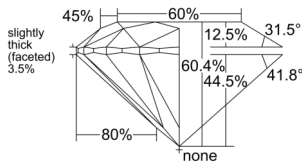

GIA®

FACSIMILE

GIA REPORT 2527576832

Verify this report at GIA.edu

GIA NATURAL DIAMOND DOSSIER®

June 27, 2025
GIA Report Number 2527576832
Shape and Cutting Style ..... Round Brilliant
Measurements ..... 5.45 - 5.48 x 3.30 mm

GRADING RESULTS

Carat Weight ..... 0.60 carat
Color Grade I
Clarity Grade S11
Cut Grade ..... Excellent

ADDITIONAL GRADING INFORMATION

Polish ..... Excellent
Symmetry ..... Excellent
Fluorescence ..... Faint
Clarity Characteristics ..... Crystal, Cloud
Inscription(s): GIA 2527576832

PROPORTIONS

Profile to actual proportions