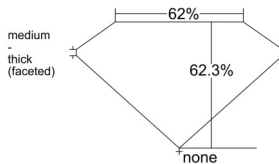

GIA®

FACSIMILE

GIA REPORT 2527582958

Verify this report at gia.edu

GIA NATURAL DIAMOND DOSSIER®

June 30, 2025
GIA Report Number 2527582958
Shape and Cutting Style ..... Pear Brilliant
Measurements ..... 6.02 x 3.91 x 2.43 mm

GRADING RESULTS

Carat Weight ..... 0.34 carat
Color Grade ..... E
Clarity Grade VVS1

ADDITIONAL GRADING INFORMATION

Polish ..... Excellent
Symmetry ..... Excellent
Fluorescence ..... None
Clarity Characteristics ..... Cloud, Pinpoint
Inscription(s): GIA 2527582958

PROPORTIONS

Profile not to actual proportions

GRADING SCALES

GIA COLOR SCALE		GIA CLARITY SCALE			
COLORLESS	D	VERY VERY SLIGHTLY INCLUDED	FLAWLESS		
	E		INTERNALLY FLAWLESS		
	F	VERY SLIGHTLY INCLUDED	VVS₁		
	G		VVS₂		
	H		VS₁		
	NEAR COLORLESS	I	SLIGHTLY INCLUDED	VS₂	
		J		SI₁	
		FAINT	K	INCLUDED	SI₂
			L		I₁
			M		I₂
VERT LIGHT	N	LIGHT	I₃		
	O				
	P				
	Q				
	R