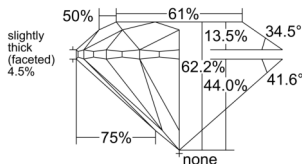

GIA®

FACSIMILE

GIA NATURAL DIAMOND DOSSIER®

June 24, 2025
GIA Report Number 2527586111
Shape and Cutting Style ..... Round Brilliant
Measurements ..... 5.21 - 5.25 x 3.26 mm

GRADING RESULTS

Carat Weight ..... 0.56 carat
Color Grade ..... H
Clarity Grade VS1
Cut Grade ..... Excellent

ADDITIONAL GRADING INFORMATION

Polish ..... Excellent
Symmetry ..... Excellent
Fluorescence ..... None
Clarity Characteristics ..... Cloud
Inscription(s): GIA 2527586111

GIA REPORT 2527586111

Verify this report at GIA.edu

PROPORTIONS

Profile to actual proportions