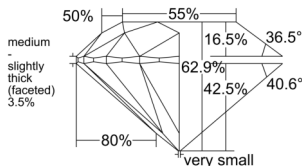

GIA®

FACSIMILE

GIA REPORT 2527635474

Verify this report at GIA.edu

GIA NATURAL DIAMOND DOSSIER®

July 10, 2025
GIA Report Number 2527635474
Shape and Cutting Style ..... Round Brilliant
Measurements ..... 5.36 - 5.40 x 3.38 mm

GRADING RESULTS

Carat Weight ..... 0.61 carat
Color Grade ..... J
Clarity Grade VS1
Cut Grade ..... Excellent

ADDITIONAL GRADING INFORMATION

Polish ..... Excellent
Symmetry ..... Excellent
Fluorescence ..... None
Clarity Characteristics ..... Crystal, Cloud
Inscription(s): GIA 2527635474

PROPORTIONS

Profile to actual proportions