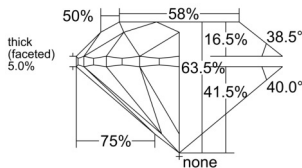

GIA®

FACSIMILE

GIA REPORT 2527652441

Verify this report at GIA.edu

GIA NATURAL DIAMOND DOSSIER®

June 30, 2025
GIA Report Number 2527652441
Shape and Cutting Style ..... Round Brilliant
Measurements ..... 4.83 - 4.87 x 3.08 mm

GRADING RESULTS

Carat Weight ..... 0.47 carat
Color Grade I
Clarity Grade VVS2
Cut Grade ..... Very Good

ADDITIONAL GRADING INFORMATION

Polish ..... Excellent
Symmetry ..... Very Good
Fluorescence ..... None
Clarity Characteristics ..... Cloud, Feather, Pinpoint
Inspection(s): GIA 2527652441

PROPORTIONS

Profile to actual proportions

GRADING SCALES

GIA COLOR SCALE	GIA CLARITY SCALE	GIA CUT SCALE
COLOURLESS	FLAWLESS	EXCELLENT
E	INTERNALLY FLAWLESS	
F	VVS₁	VERY GOOD
G		
H	VVS₂	GOOD
I	VS₁	
J	VS₂	FAIR
K	SI₁	
L	SI₂	POOR
M	I₁	
N	I₂	
O	I₃	
P		
Q		
R		
S		
T		
U		
V		
W		
X		
Y		
Z