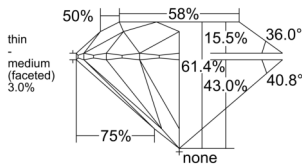

GIA®

FACSIMILE

GIA REPORT 2527707423

Verify this report at GIA.edu

GIA NATURAL DIAMOND DOSSIER®

July 15, 2025
GIA Report Number 2527707423
Shape and Cutting Style ..... Round Brilliant
Measurements ..... 4.82 - 4.84 x 2.97 mm

GRADING RESULTS

Carat Weight ..... 0.42 carat
Color Grade ..... F
Clarity Grade S11
Cut Grade ..... Excellent

ADDITIONAL GRADING INFORMATION

Polish ..... Excellent
Symmetry ..... Excellent
Fluorescence ..... None
Clarity Characteristics ..... Cloud, Feather
Inscription(s): GIA 2527707423

PROPORTIONS

GRADING SCALES

GIA COLOR SCALE	GIA CLARITY SCALE	GIA CUT SCALE	
D	FLAWLESS	EXCELLENT	
E	INTERNALLY FLAWLESS		
F		VVS₁	VERY GOOD
G	VVS₂		
H	VS₁	GOOD	
I	VS₂		
J	S1₁	FAIR	
K	S1₂		
L	I₁	POOR	
M	I₂		
N	I₃		
O			
P			
Q			
R			
S			
T			
U			
V			
W			
X			
Y			
Z