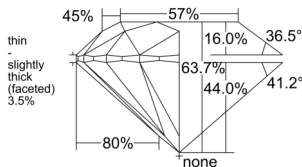

GIA®

FACSIMILE

GIA REPORT 2527708688

Verify this report at GIA.edu

GIA NATURAL DIAMOND DOSSIER®

July 05, 2025
GIA Report Number 2527708688
Shape and Cutting Style ..... Round Brilliant
Measurements ..... 4.98 - 5.05 x 3.19 mm

GRADING RESULTS

Carat Weight ..... 0.50 carat
Color Grade ..... F
Clarity Grade VS1
Cut Grade ..... Excellent

ADDITIONAL GRADING INFORMATION

Polish ..... Excellent
Symmetry ..... Very Good
Fluorescence ..... None
Clarity Characteristics..Cloud, Needle, Pinpoint, Indented Natural
Inscription(s): GIA 2527708688

PROPORTIONS

GRADING SCALES

GIA COLOR SCALE

COLOURLESS	D
	E
	F
	G
	H
	I
	J
NEAR COLOURLESS	K
	L
Faint	M
	N
	O
	P
	Q
	R
	S
	T
	U
	V
	W
	X
	Y
Light	Z

GIA CLARITY SCALE

FLAWLESS	VERY VERY SLIGHTLY INCLUDED	VS₁	VS₂	VS₁	SI₁	SI₂	I₁	I₂	I₃	
										FLAWLESS
INTERNALLY FLAWLESS	VERY SLIGHTLY INCLUDED									

GIA CUT SCALE

EXCELLENT
VERY GOOD
GOOD
FAIR
POOR