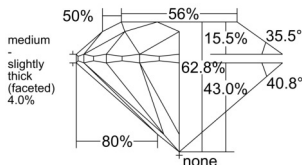

GIA®

FACSIMILE

GIA REPORT 2527719238

Verify this report at GIA.edu

GIA NATURAL DIAMOND DOSSIER®

July 21, 2025
GIA Report Number 2527719238
Shape and Cutting Style ..... Round Brilliant
Measurements ..... 5.37 - 5.40 x 3.38 mm

GRADING RESULTS

Carat Weight ..... 0.60 carat
Color Grade ..... F
Clarity Grade VS1
Cut Grade ..... Excellent

ADDITIONAL GRADING INFORMATION

Polish ..... Excellent
Symmetry ..... Excellent
Fluorescence ..... Faint
Clarity Characteristics ..... Crystal, Cloud, Pinpoint
Inscription(s): GIA 2527719238

PROPORTIONS

Profile to actual proportions