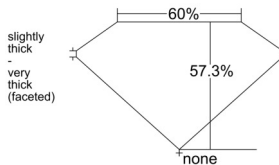

GIA®

FACSIMILE

GIA REPORT 2527722848

Verify this report at GIA.edu

GIA NATURAL DIAMOND DOSSIER®

July 07, 2025
GIA Report Number 2527722848
Shape and Cutting Style ..... Heart Brilliant
Measurements ..... 5.80 x 6.73 x 3.85 mm

GRADING RESULTS

Carat Weight ..... 0.91 carat
Color Grade ..... F
Clarity Grade VVS2

ADDITIONAL GRADING INFORMATION

Polish ..... Excellent
Symmetry ..... Excellent
Fluorescence ..... Faint
Clarity Characteristics ..... Pinpoint, Needle
Inscription(s): GIA 2527722848

PROPORTIONS

Profile not to actual proportions

GRADING SCALES

GIA COLOR SCALE		GIA CLARITY SCALE	
COLORLESS	D	VERY VERY SLIGHTLY INCLUDED	FLAWLESS
	E		INTERNALLY FLAWLESS
	F		VVS₁
	G		VVS₂
	H		VS₁
	I		VS₂
	J		SI₁
	K		SI₂
	L		I₁
	M		I₂
NEAR COLORLESS	N	SLIGHTLY INCLUDED	I₃
	O		
	P		
	Q		
FAINT	R		
	S		
	T		
	U		
VERT LIGHT	V		
	W		
	X		
	Y		
LIGHT	Z