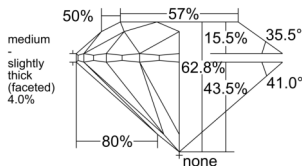

GIA®

FACSIMILE

GIA REPORT 2527731981

Verify this report at gia.edu

GIA NATURAL DIAMOND DOSSIER®

July 08, 2025
GIA Report Number 2527731981
Shape and Cutting Style ..... Round Brilliant
Measurements ..... 5.36 - 5.41 x 3.38 mm

GRADING RESULTS

Carat Weight ..... 0.61 carat
Color Grade ..... E
Clarity Grade VS1
Cut Grade ..... Excellent

ADDITIONAL GRADING INFORMATION

Polish ..... Excellent
Symmetry ..... Excellent
Fluorescence ..... None
Clarity Characteristics..... Crystal, Cloud, Feather, Pinpoint
Inscription(s): GIA 2527731981

PROPORTIONS

Profile to actual proportions

GRADING SCALES

GIA COLOR SCALE	GIA CLARITY SCALE	GIA CUT SCALE	
D	FLAWLESS	EXCELLENT	
E	INTERNALLY FLAWLESS		
F		VVS₁	VERY GOOD
G	VVS₂		
H	VS₁	GOOD	
I	VS₂		
J	SI₁	FAIR	
K	SI₂		
L	I₁	POOR	
M	I₂		
N	I₃		
O			
P			
Q			
R			
S			
T			
U			
V			
W			
X			
Y			
Z