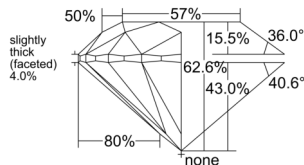

GIA®

FACSIMILE

GIA REPORT 2527749793

Verify this report at GIA.edu

GIA NATURAL DIAMOND DOSSIER®

July 28, 2025
GIA Report Number 2527749793
Shape and Cutting Style ..... Round Brilliant
Measurements ..... 5.36 - 5.38 x 3.36 mm

GRADING RESULTS

Carat Weight ..... 0.61 carat
Color Grade ..... D
Clarity Grade VVS1
Cut Grade ..... Excellent

ADDITIONAL GRADING INFORMATION

Polish ..... Excellent
Symmetry ..... Excellent
Fluorescence ..... Strong Blue
Clarity Characteristics ..... Pinpoint
Inscription(s): GIA 2527749793

PROPORTIONS

Profile to actual proportions

GRADING SCALES

GIA COLOR SCALE	GIA CLARITY SCALE	GIA CUT SCALE
COLOURLESS	FLAWLESS	EXCELLENT
D	INTERNALLY FLAWLESS	
E	VVS₁	VERY GOOD
F		
G	VVS₂	
H	VS₁	GOOD
I		
J	VS₂	
K	SI₁	FAIR
L		
M	SI₂	
N	I₁	POOR
O		
P	I₂	
Q	I₃	
R		
S		
T		
U		
V		
W		
X		
Y		
Z