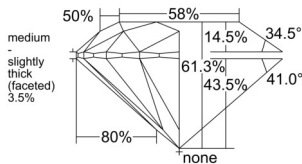

GIA®

FACSIMILE

GIA REPORT 2527754076

Verify this report at GIA.edu

GIA NATURAL DIAMOND DOSSIER®

July 10, 2025
GIA Report Number 2527754076
Shape and Cutting Style ..... Round Brilliant
Measurements ..... 3.64 - 3.66 x 2.24 mm

GRADING RESULTS

Carat Weight ..... 0.18 carat
Color Grade ..... E
Clarity Grade VVS1
Cut Grade ..... Excellent

ADDITIONAL GRADING INFORMATION

Polish ..... Excellent
Symmetry ..... Excellent
Fluorescence ..... None
Clarity Characteristics ..... Feather
Inscription(s): GIA 2527754076

PROPORTIONS

Profile to actual proportions

GRADING SCALES

GIA COLOR SCALE

COLOREDNESS	D
	E
	F
	G
	H
	I
	J
NEAR COLORLESS	K
	L
Faint	M
	N
	O
	P
	Q
Very Light	R
	S
	T
	U
	V
	W
	X
	Y
Light	Z

GIA CLARITY SCALE

FLAWLESS	INTERNAL FLAWLESS	
		FLAWLESS
VERY VERY SLIGHTLY INCLUDED	VVS₁	
	VVS₂	
VERY SLIGHTLY INCLUDED	VS₁	
	VS₂	
SLIGHTLY INCLUDED	SI₁	
	SI₂	
INCLUDED	I₁	
	I₂	
	I₃	

GIA CUT SCALE

EXCELLENT	
	VERY GOOD
GOOD	
FAIR	
POOR