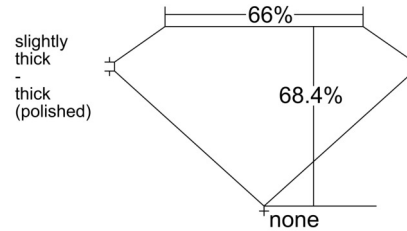

GIA NATURAL DIAMOND GRADING REPORT

July 09, 2025
 GIA Report Number 2527754881
 Shape and Cutting Style Emerald Cut
 Measurements 6.52 x 4.76 x 3.26 mm

GRADING RESULTS

Carat Weight 1.01 carat
 Color Grade J
 Clarity Grade SI1

ADDITIONAL GRADING INFORMATION

Polish Excellent
 Symmetry Excellent
 Fluorescence None

Inscription(s): GIA 2527754881

Comments: Clouds are not shown. Pinpoints are not shown.

PROPORTIONS

Profile not to actual proportions

CLARITY CHARACTERISTICS

KEY TO SYMBOLS*

- Crystal
- ~ Feather
- △ Natural

* Red symbols denote internal characteristics (inclusions). Green or black symbols denote external characteristics (blemishes). Diagram is an approximate representation of the diamond, and symbols shown indicate type, position, and approximate size of clarity characteristics. All clarity characteristics may not be shown. Details of finish are not shown.