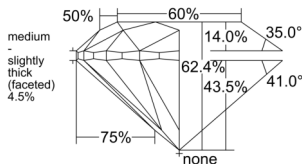

GIA®

FACSIMILE

GIA REPORT 2527766937

Verify this report at GIA.edu

GIA NATURAL DIAMOND DOSSIER®

July 11, 2025
GIA Report Number 2527766937
Shape and Cutting Style ..... Round Brilliant
Measurements ..... 4.98 - 5.05 x 3.13 mm

GRADING RESULTS

Carat Weight ..... 0.50 carat
Color Grade ..... F
Clarity Grade VS1
Cut Grade ..... Excellent

ADDITIONAL GRADING INFORMATION

Polish ..... Excellent
Symmetry ..... Very Good
Fluorescence ..... None
Clarity Characteristics ..... Feather, Cloud
Inscription(s): GIA 2527766937

PROPORTIONS

Profile to actual proportions

GRADING SCALES

GIA COLOR SCALE	GIA CLARITY SCALE	GIA CUT SCALE	
D	FLAWLESS	EXCELLENT	
E	INTERNALLY FLAWLESS		
F		VVS₁	VERY GOOD
G	VVS₂		
H	VS₁	GOOD	
I	VS₂		
J	SI₁	FAIR	
K	SI₂		
L	I₁	POOR	
M			
N			
O	I₂		
P			
Q			
R	I₃		
S			
T			
U			
V			
W			
X			
Y			
Z