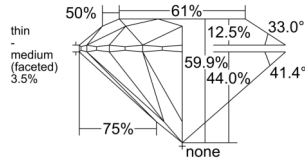

GIA®

FACSIMILE

GIA REPORT 2527774707

Verify this report at GIA.edu

GIA NATURAL DIAMOND DOSSIER®

July 11, 2025
GIA Report Number 2527774707
Shape and Cutting Style ..... Round Brilliant
Measurements ..... 4.62 - 4.64 x 2.77 mm

GRADING RESULTS

Carat Weight ..... 0.36 carat
Color Grade ..... F
Clarity Grade VS1
Cut Grade ..... Excellent

ADDITIONAL GRADING INFORMATION

Polish ..... Excellent
Symmetry ..... Excellent
Fluorescence ..... None
Clarity Characteristics..... Cloud, Crystal, Needle, Pinpoint
Inscription(s): GIA 2527774707

PROPORTIONS

Profile to actual proportions