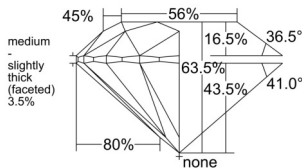

GIA®

FACSIMILE

GIA REPORT 2527774826

Verify this report at GIA.edu

GIA NATURAL DIAMOND DOSSIER®

July 11, 2025
GIA Report Number 2527774826
Shape and Cutting Style ..... Round Brilliant
Measurements ..... 4.68 - 4.72 x 2.99 mm

GRADING RESULTS

Carat Weight ..... 0.41 carat
Color Grade ..... F
Clarity Grade VVS1
Cut Grade ..... Excellent

ADDITIONAL GRADING INFORMATION

Polish ..... Excellent
Symmetry ..... Excellent
Fluorescence ..... Strong Blue
Clarity Characteristics ..... Pinpoint, Cloud
Inscription(s): GIA 2527774826

PROPORTIONS

GRADING SCALES

GIA COLOR SCALE	GIA CLARITY SCALE	GIA CUT SCALE
COLOURLESS	FLAWLESS	EXCELLENT
D	INTERNALLY FLAWLESS	
E	VVS₁	VERY GOOD
F		
G	VVS₂	
H	VS₁	GOOD
I		
J	VS₂	
K	SI₁	FAIR
L		
M	SI₂	
N	I₁	POOR
O		
P	I₂	
Q	I₃	
R		
S		
T		
U		
V		
W		
X		
Y		
Z