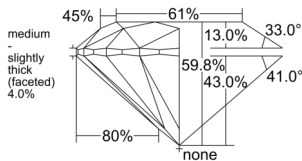

GIA®

FACSIMILE

GIA NATURAL DIAMOND DOSSIER®

July 14, 2025
GIA Report Number 2527777484
Shape and Cutting Style ..... Round Brilliant
Measurements ..... 3.79 - 3.81 x 2.27 mm

GRADING RESULTS

Carat Weight ..... 0.20 carat
Color Grade ..... E
Clarity Grade VS1
Cut Grade ..... Excellent

ADDITIONAL GRADING INFORMATION

Polish ..... Excellent
Symmetry ..... Excellent
Fluorescence ..... None
Clarity Characteristics ..... Cloud
Inscription(s): GIA 2527777484

GIA REPORT 2527777484

Verify this report at GIA.edu

PROPORTIONS

Profile to actual proportions

GRADING SCALES

GIA COLOR SCALE

COLOURESS	D
	E
	F
	G
	H
	I
	J
NEAR COLOURESS	K
	L
FAIN	M
	N
	O
	P
VERY LIGHT	Q
	R
	S
	T
	U
	V
	W
	X
	Y
LIGHT	Z

GIA CLARITY SCALE

VERY VERY SLIGHTLY INCLUDED	FLAWLESS
	INTERNALLY FLAWLESS
VERY SLIGHTLY INCLUDED	VVS₁
	VVS₂
SLIGHTLY INCLUDED	VS₁
	VS₂
INCLUDED	SI₁
	SI₂
	I₁
	I₂
	I₃

GIA CUT SCALE

EXCELLENT
VERY GOOD
GOOD
FAIR
POOR