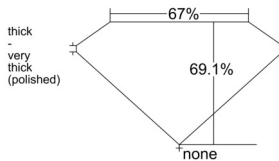

GIA®

FACSIMILE

GIA REPORT 2527780552

Verify this report at GIA.edu

GIA NATURAL DIAMOND DOSSIER®

July 12, 2025
GIA Report Number 2527780552
Shape and Cutting Style ..... Emerald Cut
Measurements ..... 5.62 x 4.23 x 2.92 mm

GRADING RESULTS

Carat Weight ..... 0.70 carat
Color Grade I
Clarity Grade VS1

ADDITIONAL GRADING INFORMATION

Polish ..... Excellent
Symmetry ..... Very Good
Fluorescence ..... None
Clarity Characteristics..... Cloud, Needle, Pinpoint
Inscription(s): GIA 2527780552

PROPORTIONS

Profile not to actual proportions

GRADING SCALES

GIA COLOR SCALE		GIA CLARITY SCALE			
COLORLESS	D	VERY VERY SLIGHTLY INCLUDED	FLAWLESS		
	E		INTERNALLY FLAWLESS		
	F	VERY SLIGHTLY INCLUDED	VVS₁		
	G		VVS₂		
	H		VS₁		
	NEAR COLORLESS	I	SLIGHTLY INCLUDED	VS₂	
		J		SI₁	
		FAINT	K	INCLUDED	SI₂
			L		I₁
			M		I₂
VERT LIGHT	N	LIGHT	I₃		
	O				
	P				
	Q				
	R