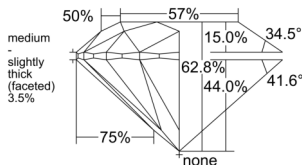

GIA®

FACSIMILE

GIA NATURAL DIAMOND DOSSIER®

July 12, 2025
GIA Report Number 2527787343
Shape and Cutting Style ..... Round Brilliant
Measurements ..... 5.31 - 5.34 x 3.34 mm

GRADING RESULTS

Carat Weight ..... 0.58 carat
Color Grade ..... G
Clarity Grade VS1
Cut Grade ..... Excellent

ADDITIONAL GRADING INFORMATION

Polish ..... Excellent
Symmetry ..... Excellent
Fluorescence ..... None
Clarity Characteristics..... Crystal, Cloud, Feather, Needle
Inscription(s): GIA 2527787343

GIA REPORT 2527787343

Verify this report at GIA.edu

PROPORTIONS

Profile to actual proportions

GRADING SCALES

GIA COLOR SCALE	GIA CLARITY SCALE	GIA CUT SCALE	
D	FLAWLESS	EXCELLENT	
E	INTERNALLY FLAWLESS		
F		VVS₁	VERY GOOD
G	VVS₂		
H	VS₁	GOOD	
I	VS₂		
J	SI₁	FAIR	
K	SI₂		
L	I₁	POOR	
M	I₂		
N	I₃		
O			
P			
Q			
R			
S			
T			
U			
V			
W			
X			
Y			
Z