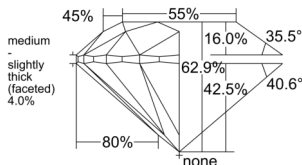

GIA®

FACSIMILE

GIA REPORT 2527797984

Verify this report at GIA.edu

GIA NATURAL DIAMOND DOSSIER®

July 14, 2025
GIA Report Number 2527797984
Shape and Cutting Style ..... Round Brilliant
Measurements ..... 4.78 - 4.80 x 3.01 mm

GRADING RESULTS

Carat Weight ..... 0.43 carat
Color Grade ..... E
Clarity Grade VVS1
Cut Grade ..... Excellent

ADDITIONAL GRADING INFORMATION

Polish ..... Excellent
Symmetry ..... Excellent
Fluorescence ..... Medium Blue
Clarity Characteristics ..... Pinpoint, Needle
Inscription(s): GIA 2527797984

PROPORTIONS

Profile to actual proportions

GRADING SCALES

GIA COLOR SCALE

COLORLESS	D
	E
	F
	G
	H
	I
	J
NEAR COLORLESS	K
	L
FAIN	M
	N
	O
	P
VERY LIGHT	Q
	R
	S
	T
	U
	V
	W
	X
	Y
LIGHT	Z

GIA CLARITY SCALE

FLAWLESS	INTERNAL FLAWLESS	
		FLAWLESS
VERY VERY SLIGHTLY INCLUDED	VVS₁	
	VVS₂	
VERY SLIGHTLY INCLUDED	VS₁	
	VS₂	
SLIGHTLY INCLUDED	SI₁	
	SI₂	
INCLUDED	I₁	
	I₂	
	I₃	

GIA CUT SCALE

EXCELLENT
VERY GOOD
GOOD
FAIR
POOR