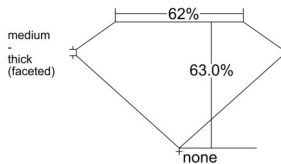

GIA®

FACSIMILE

GIA REPORT 2527844992

Verify this report at GIA.edu

GIA NATURAL DIAMOND DOSSIER®

July 18, 2025
GIA Report Number 2527844992
Shape and Cutting Style ..... Oval Brilliant
Measurements ..... 6.26 x 4.54 x 2.86 mm

GRADING RESULTS

Carat Weight ..... 0.51 carat
Color Grade ..... E
Clarity Grade VVS1

ADDITIONAL GRADING INFORMATION

Polish ..... Excellent
Symmetry ..... Excellent
Fluorescence ..... None
Clarity Characteristics ..... Pinpoint, Feather
Inscription(s): GIA 2527844992

PROPORTIONS

Profile not to actual proportions

GRADING SCALES

GIA COLOR SCALE		GIA CLARITY SCALE			
COLORLESS	D	VERY VERY SLIGHTLY INCLUDED	FLAWLESS		
	E		INTERNALLY FLAWLESS		
	F	VERY SLIGHTLY INCLUDED	VVS₁		
	G		VVS₂		
	H		VS₁		
	NEAR COLORLESS	I	SLIGHTLY INCLUDED	VS₂	
		J		SI₁	
		FAINT	K	INCLUDED	SI₂
			L		I₁
			M		I₂
VERT LIGHT	N	INCLUDED	I₃		
	O				
	P				
	Q				
	R				
LIGHT	S				
	T				
	U				
	V				
	W				
X					
Y					
Z