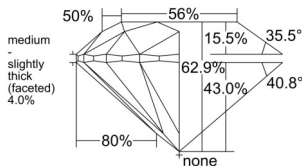

GIA®

FACSIMILE

GIA REPORT 2527849747

Verify this report at GIA.edu

GIA NATURAL DIAMOND DOSSIER®

July 18, 2025
GIA Report Number 2527849747
Shape and Cutting Style ..... Round Brilliant
Measurements ..... 4.37 - 4.40 x 2.76 mm

GRADING RESULTS

Carat Weight ..... 0.33 carat
Color Grade ..... E
Clarity Grade VS1
Cut Grade ..... Excellent

ADDITIONAL GRADING INFORMATION

Polish ..... Excellent
Symmetry ..... Excellent
Fluorescence ..... None
Clarity Characteristics ..... Cloud
Inscription(s): GIA 2527849747

PROPORTIONS

Profile to actual proportions