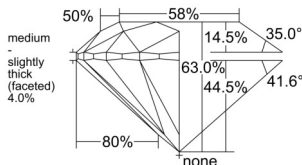

GIA®

FACSIMILE

GIA REPORT 2527867323

Verify this report at GIA.edu

GIA NATURAL DIAMOND DOSSIER®

July 21, 2025
GIA Report Number 2527867323
Shape and Cutting Style ..... Round Brilliant
Measurements ..... 5.64 - 5.68 x 3.57 mm

GRADING RESULTS

Carat Weight ..... 0.71 carat
Color Grade ..... H
Clarity Grade VS2
Cut Grade ..... Excellent

ADDITIONAL GRADING INFORMATION

Polish ..... Excellent
Symmetry ..... Excellent
Fluorescence ..... None
Clarity Characteristics ..... Crystal
Inscription(s): GIA 2527867323

PROPORTIONS

GRADING SCALES

GIA COLOR SCALE

COLORESS	D
	E
	F
	G
	H
	I
	J
NEAR COLORESS	K
	L
FANIT	M
	N
	O
	P
VERY LIGHT	Q
	R
	S
	T
	U
	V
	W
	X
	Y
LIGHT	Z

GIA CLARITY SCALE

VERY VERY SLIGHTLY INCLUDED	FLAWLESS
	INTERNALLY FLAWLESS
VERY SLIGHTLY INCLUDED	VVS₁
	VVS₂
SLIGHTLY INCLUDED	VS₁
	VS₂
INCLUDED	SI₁
	SI₂
	I₁
	I₂
	I₃

GIA CUT SCALE

EXCELLENT
VERY GOOD
GOOD
FAIR
POOR