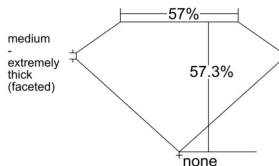

GIA®

FACSIMILE

GIA REPORT 2527879244

Verify this report at GIA.edu

GIA NATURAL DIAMOND DOSSIER®

July 22, 2025
GIA Report Number 2527879244
Shape and Cutting Style ..... Heart Brilliant
Measurements ..... 5.19 x 5.76 x 3.30 mm

GRADING RESULTS

Carat Weight ..... 0.57 carat
Color Grade ..... D
Clarity Grade VS1

ADDITIONAL GRADING INFORMATION

Polish ..... Excellent
Symmetry ..... Excellent
Fluorescence ..... None
Clarity Characteristics ..... Crystal, Cloud
Inscription(s): GIA 2527879244

PROPORTIONS

Profile not to actual proportions

GRADING SCALES

GIA COLOR SCALE		GIA CLARITY SCALE	
COLORLESS	D	VERY VERY SLIGHTLY INCLUDED	FLAWLESS
	E		INTERNALLY FLAWLESS
	F		VVS₁
	G		VVS₂
	H		VS₁
	I		VS₂
	J		SI₁
	K		SI₂
	L		I₁
	M		I₂
NEAR COLORLESS	N	SLIGHTLY INCLUDED	I₃
	O		
	P		
	Q		
FAINT	R		
	S		
	T		
	U		
VERY LIGHT	V		
	W		
	X		
	Y		
LIGHT	Z