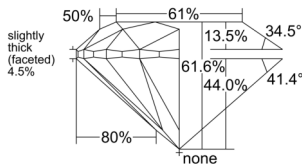

GIA®

FACSIMILE

GIA NATURAL DIAMOND DOSSIER®

August 04, 2025
GIA Report Number 2527888024
Shape and Cutting Style ..... Round Brilliant
Measurements ..... 5.31 - 5.35 x 3.28 mm

GRADING RESULTS

Carat Weight ..... 0.58 carat
Color Grade ..... F
Clarity Grade VS1
Cut Grade ..... Excellent

ADDITIONAL GRADING INFORMATION

Polish ..... Excellent
Symmetry ..... Excellent
Fluorescence ..... Medium Blue
Clarity Characteristics..... Crystal, Needle, Cloud, Pinpoint
Inscription(s): GIA 2527888024

GIA REPORT 2527888024

Verify this report at GIA.edu

PROPORTIONS

Profile to actual proportions