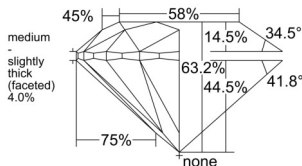

GIA®

FACSIMILE

GIA REPORT 2527901473

Verify this report at GIA.edu

GIA NATURAL DIAMOND DOSSIER®

July 25, 2025
GIA Report Number 2527901473
Shape and Cutting Style ..... Round Brilliant
Measurements ..... 5.23 - 5.26 x 3.32 mm

GRADING RESULTS

Carat Weight ..... 0.56 carat
Color Grade I
Clarity Grade VS2
Cut Grade ..... Excellent

ADDITIONAL GRADING INFORMATION

Polish ..... Excellent
Symmetry ..... Excellent
Fluorescence ..... None
Clarity Characteristics ..... Cloud, Crystal, Feather
Inspection(s): GIA 2527901473

PROPORTIONS

Profile to actual proportions

GRADING SCALES

GIA COLOR SCALE

COLORESS	D
	E
	F
	G
	H
	I
	J
NEAR COLORESS	K
	L
FAIN	M
	N
	O
	P
VERY LIGHT	Q
	R
	S
	T
	U
	V
	W
	X
	Y
LIGHT	Z

GIA CLARITY SCALE

FLAWLESS	INTERNAL FLAWLESS	EXCELLENT	
VERY VERY SLIGHTLY INCLUDED	VVS₁	VERY GOOD	
	VVS₂		
VERY SLIGHTLY INCLUDED	VS₁	GOOD	
	VS₂		
SLIGHTLY INCLUDED	SI₁	FAIR	
	SI₂		
INCLUDED	I₁	POOR	
	I₂		
	I₃