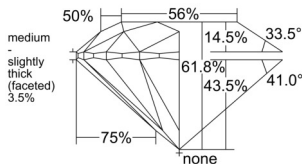

GIA®

FACSIMILE

GIA REPORT 2527916354

Verify this report at GIA.edu

GIA NATURAL DIAMOND DOSSIER®

August 22, 2025
GIA Report Number 2527916354
Shape and Cutting Style ..... Round Brilliant
Measurements ..... 4.88 - 4.90 x 3.02 mm

GRADING RESULTS

Carat Weight ..... 0.44 carat
Color Grade ..... E
Clarity Grade VS1
Cut Grade ..... Excellent

ADDITIONAL GRADING INFORMATION

Polish ..... Excellent
Symmetry ..... Excellent
Fluorescence ..... Faint
Clarity Characteristics..... Crystal, Feather, Pinpoint
Inscription(s): GIA 2527916354

PROPORTIONS

Profile to actual proportions