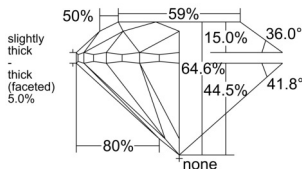

GIA®

FACSIMILE

GIA REPORT 2527925348

Verify this report at GIA.edu

GIA NATURAL DIAMOND DOSSIER®

July 28, 2025
GIA Report Number 2527925348
Shape and Cutting Style ..... Round Brilliant
Measurements ..... 4.81 - 4.84 x 3.12 mm

GRADING RESULTS

Carat Weight ..... 0.46 carat
Color Grade ..... G
Clarity Grade VVS1
Cut Grade ..... Very Good

ADDITIONAL GRADING INFORMATION

Polish ..... Excellent
Symmetry ..... Excellent
Fluorescence ..... None
Clarity Characteristics ..... Feather
Inscription(s): GIA 2527925348

PROPORTIONS

Profile to actual proportions