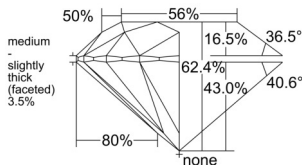

GIA®

FACSIMILE

GIA REPORT 2527943304

Verify this report at GIA.edu

GIA NATURAL DIAMOND DOSSIER®

July 28, 2025
GIA Report Number 2527943304
Shape and Cutting Style ..... Round Brilliant
Measurements ..... 4.44 - 4.48 x 2.78 mm

GRADING RESULTS

Carat Weight ..... 0.34 carat
Color Grade ..... K
Clarity Grade VVS1
Cut Grade ..... Excellent

ADDITIONAL GRADING INFORMATION

Polish ..... Excellent
Symmetry ..... Excellent
Fluorescence ..... None
Clarity Characteristics ..... Pinpoint, Feather
Inscription(s): GIA 2527943304

PROPORTIONS

GRADING SCALES

GIA COLOR SCALE	GIA CLARITY SCALE	GIA CUT SCALE	
D	FLAWLESS	EXCELLENT	
E	INTERNALLY FLAWLESS		
F		VVS₁	VERY GOOD
G	VVS₂		
H	VS₁	GOOD	
I	VS₂		
J	SI₁	FAIR	
K	SI₂		
L	I₁	POOR	
M			
N			
O	I₂		
P			
Q			
R	I₃		
S			
T			
U			
V			
W			
X			
Y			
Z