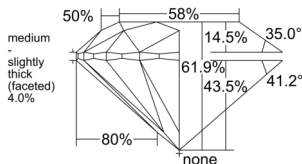

GIA®

FACSIMILE

GIA REPORT 2527957383

Verify this report at GIA.edu

GIA NATURAL DIAMOND DOSSIER®

July 29, 2025
GIA Report Number 2527957383
Shape and Cutting Style ..... Round Brilliant
Measurements ..... 5.57 - 5.58 x 3.45 mm

GRADING RESULTS

Carat Weight ..... 0.66 carat
Color Grade ..... D
Clarity Grade VS2
Cut Grade ..... Excellent

ADDITIONAL GRADING INFORMATION

Polish ..... Excellent
Symmetry ..... Excellent
Fluorescence ..... Strong Blue
Clarity Characteristics ..... Crystal, Feather
Inscription(s): GIA 2527957383

PROPORTIONS

Profile to actual proportions