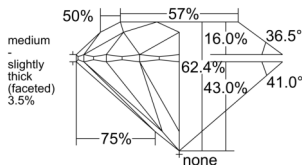

GIA®

FACSIMILE

GIA REPORT 2527973206

Verify this report at GIA.edu

GIA NATURAL DIAMOND DOSSIER®

July 30, 2025
GIA Report Number 2527973206
Shape and Cutting Style ..... Round Brilliant
Measurements ..... 4.01 - 4.03 x 2.51 mm

GRADING RESULTS

Carat Weight ..... 0.25 carat
Color Grade ..... H
Clarity Grade VS1
Cut Grade ..... Excellent

ADDITIONAL GRADING INFORMATION

Polish ..... Excellent
Symmetry ..... Excellent
Fluorescence ..... None
Clarity Characteristics ..... Cloud
Inscription(s): GIA 2527973206

PROPORTIONS

GRADING SCALES

GIA COLOR SCALE	GIA CLARITY SCALE	GIA CUT SCALE	
D	FLAWLESS	EXCELLENT	
E	INTERNALLY FLAWLESS		
F		VVS₁	VERY GOOD
G	VVS₂		
H	VS₁	GOOD	
I	VS₂		
J	SI₁	FAIR	
K	SI₂		
L	I₁	POOR	
M	I₂		
N	I₃		
O			
P			
Q			
R			
S			
T			
U			
V			
W			
X			
Y			
Z