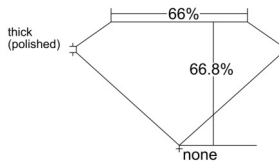

GIA®

FACSIMILE

GIA REPORT 2527975148

Verify this report at GIA.edu

GIA NATURAL DIAMOND DOSSIER®

July 30, 2025
GIA Report Number 2527975148
Shape and Cutting Style ..... Square Emerald Cut
Measurements ..... 4.70 x 4.60 x 3.08 mm

GRADING RESULTS

Carat Weight ..... 0.60 carat
Color Grade ..... H
Clarity Grade VS1

ADDITIONAL GRADING INFORMATION

Polish ..... Excellent
Symmetry ..... Excellent
Fluorescence ..... None
Clarity Characteristics ..... Crystal
Inscription(s): GIA 2527975148

PROPORTIONS

Profile not to actual proportions

GRADING SCALES

GIA COLOR SCALE		GIA CLARITY SCALE			
COLORLESS	D	VERY VERY SLIGHTLY INCLUDED	FLAWLESS		
	E		INTERNALLY FLAWLESS		
	F	VERY SLIGHTLY INCLUDED	VVS₁		
	G		VVS₂		
	H		VS₁		
	NEAR COLORLESS	I	SLIGHTLY INCLUDED	VS₂	
		J		SI₁	
		FAINT	K	INCLUDED	SI₂
			L		I₁
			M		I₂
VERT LIGHT	N	LIGHT	I₃		
	O				
	P				
	Q				
	R				
	S				
	T