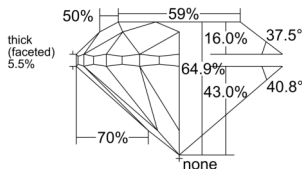

GIA®

FACSIMILE

GIA REPORT 2527985866

Verify this report at GIA.edu

GIA NATURAL DIAMOND DOSSIER®

August 21, 2025
GIA Report Number 2527985866
Shape and Cutting Style ..... Round Brilliant
Measurements ..... 5.73 - 5.80 x 3.74 mm

GRADING RESULTS

Carat Weight ..... 0.81 carat
Color Grade ..... J
Clarity Grade VS1
Cut Grade ..... Very Good

ADDITIONAL GRADING INFORMATION

Polish ..... Excellent
Symmetry ..... Good
Fluorescence ..... None
Clarity Characteristics ..... Cloud, Pinpoint
Inscription(s): GIA 2527985866

PROPORTIONS

Profile to actual proportions

GRADING SCALES

GIA COLOR SCALE

COLORLESS	D
	E
	F
	G
	H
	I
	J
NEAR COLORLESS	K
	L
	M
	N
	O
	P
	Q
	R
	S
	T
	U
	V
	W
	X
	Y
LIGHT	Z

GIA CLARITY SCALE

FLAWLESS	VERY VERY SLIGHTLY INCLUDED	VS₁	VS₂	SLIGHTLY INCLUDED	SI₁	SI₂	I₁	I₂	I₃	
										VERY SLIGHTLY INCLUDED
INTERNALLY FLAWLESS										

GIA CUT SCALE

EXCELLENT
VERY GOOD
GOOD
FAIR
POOR