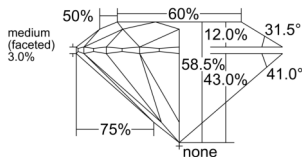

GIA®

FACSIMILE

GIA NATURAL DIAMOND DOSSIER®

September 08, 2025
GIA Report Number 2528285474
Shape and Cutting Style ..... Round Brilliant
Measurements ..... 5.98 - 6.02 x 3.51 mm

GRADING RESULTS

Carat Weight ..... 0.76 carat
Color Grade ..... D
Clarity Grade ..... Internally Flawless
Cut Grade ..... Excellent

ADDITIONAL GRADING INFORMATION

Polish ..... Excellent
Symmetry ..... Excellent
Fluorescence ..... None
Clarity Characteristics ..... Minor Details of Polish
Inscription(s): GIA 2528285474

GIA REPORT 2528285474

Verify this report at GIA.edu

PROPORTIONS

Profile to actual proportions

GRADING SCALES

GIA COLOR SCALE	GIA CLARITY SCALE	GIA CUT SCALE
D	FLAWLESS	EXCELLENT
E	INTERNALLY FLAWLESS	
F	VVS₁	VERY GOOD
G		
H	VS₁	GOOD
I		
J	VS₂	FAIR
K		
L	SI₁	POOR
M		
N	I₁	
O		
P	I₂	
Q		
R	I₃	
S		
T		
U		
V		
W		
X		
Y		
Z