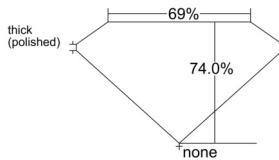

GIA®

FACSIMILE

GIA REPORT 2528359208

Verify this report at GIA.edu

GIA NATURAL DIAMOND DOSSIER®

June 03, 2025
GIA Report Number 2528359208
Shape and Cutting Style ..... Square Modified Brilliant
Measurements ..... 4.30 x 4.27 x 3.16 mm

GRADING RESULTS

Carat Weight ..... 0.50 carat
Color Grade ..... E
Clarity Grade VS2

ADDITIONAL GRADING INFORMATION

Polish ..... Excellent
Symmetry ..... Excellent
Fluorescence ..... None
Clarity Characteristics ..... Cloud, Crystal
Inscription(s): GIA 2528359208

PROPORTIONS

Profile not to actual proportions

GRADING SCALES

GIA COLOR SCALE		GIA CLARITY SCALE				
COLORLESS	D	VERY VERY SLIGHTLY INCLUDED	FLAWLESS			
	E		INTERNALLY FLAWLESS			
	F		VVS₁			
	NEAR COLORLESS	G	VERY SLIGHTLY INCLUDED	VVS₂		
		H		VS₁		
		FAINT	I	SLIGHTLY INCLUDED	VS₂	
			J		SI₁	
			LIGHT	K	INCLUDED	SI₂
	L	I₁				
	M	I₂				
N	INCLUDED	I₃				
O						
P						
Q						
R						
S						
T						
U						
V						
W						
X						
Y						
Z