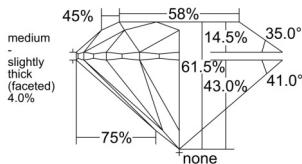

GIA®

FACSIMILE

GIA REPORT 2528390821

Verify this report at GIA.edu

GIA NATURAL DIAMOND DOSSIER®

June 05, 2025
GIA Report Number 2528390821
Shape and Cutting Style ..... Round Brilliant
Measurements ..... 3.86 - 3.88 x 2.38 mm

GRADING RESULTS

Carat Weight ..... 0.22 carat
Color Grade ..... H
Clarity Grade VS1
Cut Grade ..... Excellent

ADDITIONAL GRADING INFORMATION

Polish ..... Excellent
Symmetry ..... Excellent
Fluorescence ..... None
Clarity Characteristics ..... Crystal
Inscription(s): GIA 2528390821

PROPORTIONS

GRADING SCALES

GIA COLOR SCALE	GIA CLARITY SCALE	GIA CUT SCALE	
D	FLAWLESS	EXCELLENT	
E	INTERNALLY FLAWLESS		
F		VVS₁	VERY GOOD
G	VVS₂		
H	VS₁	GOOD	
I	VS₂		
J	SI₁	FAIR	
K	SI₂		
L	I₁	POOR	
M			
N			
O	I₂		
P			
Q			
R	I₃		
S			
T			
U			
V			
W			
X			
Y			
Z