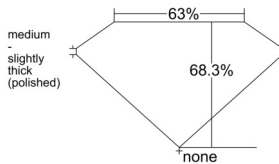

GIA®

FACSIMILE

GIA REPORT 2528394835

Verify this report at GIA.edu

GIA NATURAL DIAMOND DOSSIER®

June 05, 2025
GIA Report Number 2528394835
Shape and Cutting Style ..... Emerald Cut
Measurements ..... 5.51 x 3.90 x 2.67 mm

GRADING RESULTS

Carat Weight ..... 0.56 carat
Color Grade ..... F
Clarity Grade VS1

ADDITIONAL GRADING INFORMATION

Polish ..... Excellent
Symmetry ..... Excellent
Fluorescence ..... None
Clarity Characteristics ..... Crystal, Cloud
Inscription(s): GIA 2528394835

PROPORTIONS

Profile not to actual proportions

GRADING SCALES

GIA COLOR SCALE		GIA CLARITY SCALE			
COLORLESS	D	VERY VERY SLIGHTLY INCLUDED	FLAWLESS		
	E		INTERNALLY FLAWLESS		
	F	VERY SLIGHTLY INCLUDED	VVS₁		
	G		VVS₂		
	H		VS₁		
	NEAR COLORLESS	I	SLIGHTLY INCLUDED	VS₂	
		J		SI₁	
		FAINT	K	INCLUDED	SI₂
			L		I₁
			M		I₂
VERT LIGHT	N	LIGHT	I₃		
	O				
	P				
	Q				
	R