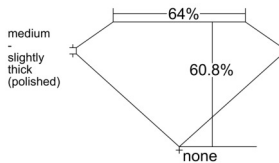

GIA®

FACSIMILE

GIA REPORT 2528444432

Verify this report at GIA.edu

GIA NATURAL DIAMOND DOSSIER®

June 10, 2025
GIA Report Number 2528444432
Shape and Cutting Style ..... Emerald Cut
Measurements ..... 5.06 x 3.65 x 2.22 mm

GRADING RESULTS

Carat Weight ..... 0.40 carat
Color Grade ..... F
Clarity Grade S11

ADDITIONAL GRADING INFORMATION

Polish ..... Excellent
Symmetry ..... Very Good
Fluorescence ..... None
Clarity Characteristics ..... Cloud, Crystal
Inscription(s): GIA 2528444432

PROPORTIONS

Profile not to actual proportions

GRADING SCALES

GIA COLOR SCALE		GIA CLARITY SCALE			
COLORLESS	D	VERY VERY SLIGHTLY INCLUDED	FLAWLESS		
	E		INTERNALLY FLAWLESS		
	F	VERY SLIGHTLY INCLUDED	VVS₁		
	G		VVS₂		
	H		VS₁		
	NEAR COLORLESS	I	SLIGHTLY INCLUDED	VS₂	
		J		S1₁	
		FAINT	K	INCLUDED	S1₂
			L		I₁
			M		I₂
VERT LIGHT	N	LIGHT	I₃		
	O				
	P				
	Q				
	R