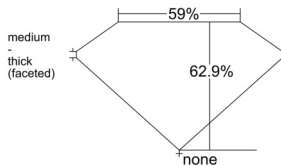

GIA®

FACSIMILE

GIA REPORT 2528487855

Verify this report at GIA.edu

GIA NATURAL DIAMOND DOSSIER®

June 13, 2025
GIA Report Number 2528487855
Shape and Cutting Style ..... Pear Brilliant
Measurements ..... 6.45 x 3.61 x 2.27 mm

GRADING RESULTS

Carat Weight ..... 0.31 carat
Color Grade ..... D
Clarity Grade VS2

ADDITIONAL GRADING INFORMATION

Polish ..... Excellent
Symmetry ..... Very Good
Fluorescence ..... None
Clarity Characteristics ..... Cloud, Crystal
Inscription(s): GIA 2528487855

PROPORTIONS

Profile not to actual proportions

GRADING SCALES

GIA COLOR SCALE		GIA CLARITY SCALE			
COLORLESS	D	VERY VERY SLIGHTLY INCLUDED	FLAWLESS		
	E		INTERNALLY FLAWLESS		
	F	VERY SLIGHTLY INCLUDED	VVS₁		
	G		VVS₂		
	H		VS₁		
	NEAR COLORLESS	I	SLIGHTLY INCLUDED	VS₂	
		J		SI₁	
		FAINT	K	INCLUDED	SI₂
			L		I₁
			M		I₂
VERT LIGHT	N	NOT GRADED	I₃		
	O				
	P				
	Q				
	R				
	S				
LIGHT	T				
	U				
	V				
	W				
	X				
Y					
Z