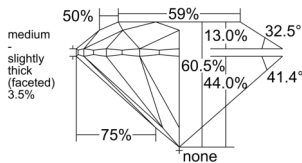

GIA®

FACSIMILE

GIA REPORT 2528537614

Verify this report at GIA.edu

GIA NATURAL DIAMOND DOSSIER®

June 26, 2025
GIA Report Number 2528537614
Shape and Cutting Style ..... Round Brilliant
Measurements ..... 4.35 - 4.37 x 2.64 mm

GRADING RESULTS

Carat Weight ..... 0.30 carat
Color Grade ..... F
Clarity Grade VS1
Cut Grade ..... Excellent

ADDITIONAL GRADING INFORMATION

Polish ..... Excellent
Symmetry ..... Excellent
Fluorescence ..... None
Clarity Characteristics ..... Cloud, Pinpoint
Inscription(s): GIA 2528537614

PROPORTIONS

Profile to actual proportions