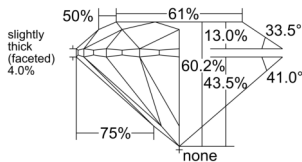

GIA®

FACSIMILE

GIA REPORT 2528538164

Verify this report at GIA.edu

GIA NATURAL DIAMOND DOSSIER®

June 18, 2025
GIA Report Number 2528538164
Shape and Cutting Style ..... Round Brilliant
Measurements ..... 5.97 - 6.00 x 3.60 mm

GRADING RESULTS

Carat Weight ..... 0.80 carat
Color Grade ..... D
Clarity Grade VVS2
Cut Grade ..... Excellent

ADDITIONAL GRADING INFORMATION

Polish ..... Excellent
Symmetry ..... Excellent
Fluorescence ..... Faint
Clarity Characteristics ..... Pinpoint
Inscription(s): GIA 2528538164

PROPORTIONS

Profile to actual proportions

GRADING SCALES

GIA COLOR SCALE	GIA CLARITY SCALE	GIA CUT SCALE	
D	FLAWLESS	EXCELLENT	
E	INTERNALLY FLAWLESS		
F		VVS₁	VERY GOOD
G	VVS₂		
H	VS₁	GOOD	
I	VS₂		
J	SI₁	FAIR	
K	SI₂		
L	I₁	POOR	
M	I₂		
N	I₃		
O			
P			
Q			
R			
S			
T			
U			
V			
W			
X			
Y			
Z