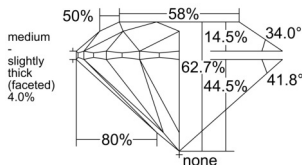

GIA®

FACSIMILE

GIA REPORT 2528563038

Verify this report at GIA.edu

GIA NATURAL DIAMOND DOSSIER®

July 25, 2025
GIA Report Number 2528563038
Shape and Cutting Style ..... Round Brilliant
Measurements ..... 5.27 - 5.30 x 3.31 mm

GRADING RESULTS

Carat Weight ..... 0.57 carat
Color Grade ..... F
Clarity Grade VS1
Cut Grade ..... Excellent

ADDITIONAL GRADING INFORMATION

Polish ..... Excellent
Symmetry ..... Excellent
Fluorescence ..... None
Clarity Characteristics ..... Crystal, Pinpoint, Cloud
Inscription(s): GIA 2528563038

PROPORTIONS

Profile to actual proportions

GRADING SCALES

GIA COLOR SCALE

COLORLESS	D
	E
	F
	G
	H
	I
	J
NEAR COLORLESS	K
	L
	M
	N
	O
	P
	Q
	R
	S
	T
	U
	V
	W
	X
	Y
LIGHT	Z

GIA CLARITY SCALE

FLAWLESS	VERY VERY SLIGHTLY INCLUDED	VS₁	VS₂	VS₁	VS₂	SI₁	SI₂	I₁	I₂	I₃	
											INTERNALLY FLAWLESS

GIA CUT SCALE

EXCELLENT
VERY GOOD
GOOD
FAIR
POOR