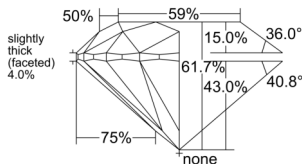

GIA®

FACSIMILE

GIA REPORT 2528575566

Verify this report at GIA.edu

GIA NATURAL DIAMOND DOSSIER®

June 27, 2025
GIA Report Number 2528575566
Shape and Cutting Style ..... Round Brilliant
Measurements ..... 4.68 - 4.71 x 2.90 mm

GRADING RESULTS

Carat Weight ..... 0.40 carat
Color Grade ..... F
Clarity Grade VVS1
Cut Grade ..... Excellent

ADDITIONAL GRADING INFORMATION

Polish ..... Excellent
Symmetry ..... Excellent
Fluorescence ..... Faint
Clarity Characteristics ..... Pinpoint
Inscription(s): GIA 2528575566

PROPORTIONS

Profile to actual proportions

GRADING SCALES

GIA COLOR SCALE	GIA CLARITY SCALE	GIA CUT SCALE	
D	FLAWLESS	EXCELLENT	
E	INTERNALLY FLAWLESS		
F		VVS₁	VERY GOOD
G	VVS₂		
H	VS₁	GOOD	
I	VS₂		
J	SI₁	FAIR	
K	SI₂		
L	I₁	POOR	
M	I₂		
N	I₃		
O			
P			
Q			
R			
S			
T			
U			
V			
W			
X			
Y			
Z