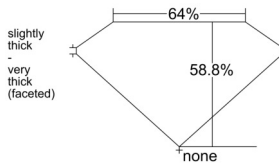

GIA®

FACSIMILE

GIA REPORT 2528579134

Verify this report at GIA.edu

GIA NATURAL DIAMOND DOSSIER®

June 23, 2025
GIA Report Number 2528579134
Shape and Cutting Style ..... Pear Brilliant
Measurements ..... 6.55 x 3.65 x 2.15 mm

GRADING RESULTS

Carat Weight ..... 0.30 carat
Color Grade ..... F
Clarity Grade VS1

ADDITIONAL GRADING INFORMATION

Polish ..... Excellent
Symmetry ..... Very Good
Fluorescence ..... None
Clarity Characteristics..... Crystal, Feather, Pinpoint
Inscription(s): GIA 2528579134

PROPORTIONS

Profile not to actual proportions

GRADING SCALES

GIA COLOR SCALE		GIA CLARITY SCALE			
COLORLESS	D	VERY VERY SLIGHTLY INCLUDED	FLAWLESS		
	E		INTERNALLY FLAWLESS		
	F	VERY SLIGHTLY INCLUDED	VS₁		
	G		VS₂		
	H		VS₁		
	NEAR COLORLESS	I	SLIGHTLY INCLUDED	VS₂	
		J		SI₁	
		FAINT	K	INCLUDED	SI₂
			L		I₁
			M		I₂
VERT LIGHT	N	LIGHT	I₃		
	O				
	P				
	Q				
	R