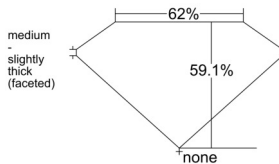

GIA®

FACSIMILE

GIA REPORT 2528588787

Verify this report at GIA.edu

GIA NATURAL DIAMOND DOSSIER®

June 24, 2025
GIA Report Number 2528588787
Shape and Cutting Style ..... Pear Brilliant
Measurements ..... 6.50 x 3.70 x 2.19 mm

GRADING RESULTS

Carat Weight ..... 0.30 carat
Color Grade ..... E
Clarity Grade VVS1

ADDITIONAL GRADING INFORMATION

Polish ..... Very Good
Symmetry ..... Very Good
Fluorescence ..... None
Clarity Characteristics ..... Cavity
Inscription(s): GIA 2528588787

PROPORTIONS

Profile not to actual proportions

GRADING SCALES

GIA COLOR SCALE		GIA CLARITY SCALE			
COLORLESS	D	VERY VERY SLIGHTLY INCLUDED	FLAWLESS		
	E		INTERNALLY FLAWLESS		
	F		VVS₁		
	NEAR COLORLESS	G	VERY SLIGHTLY INCLUDED	VVS₂	
		H		VS₁	
		FANT	I	SLIGHTLY INCLUDED	VS₂
			J		SI₁
	LIGHT	K	INCLUDED	SI₂	
		L		I₁	
		M		I₂	
N		NOT GRADED	I₃		
O					
P					
Q					
R					
S					
T					
U					
V					
W					
X					
Y					
Z